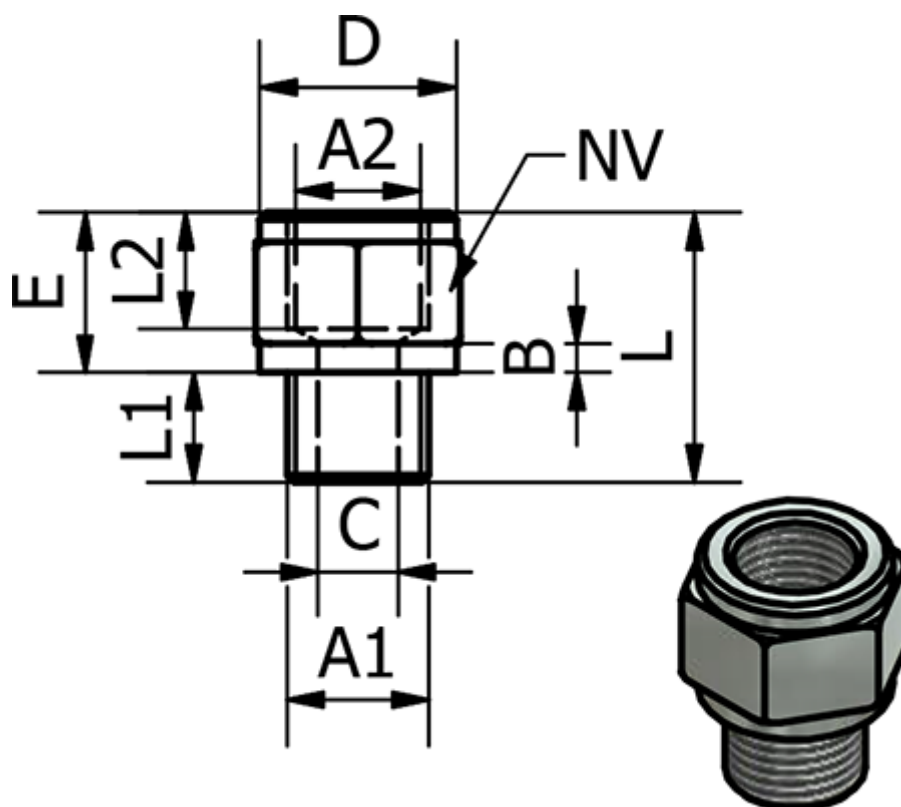

Data Sheet

Article number: 5891120TR34

Description: Nipple sleeve 1120TR - 34
R3/4" - G3/4"

Measures

A1 = 3/4"

L2 = 12.5

A2 = 3/4"

NV = 32

B = 3

C = 20

D = 31.5

E = 17

L = 30

L1 = 13